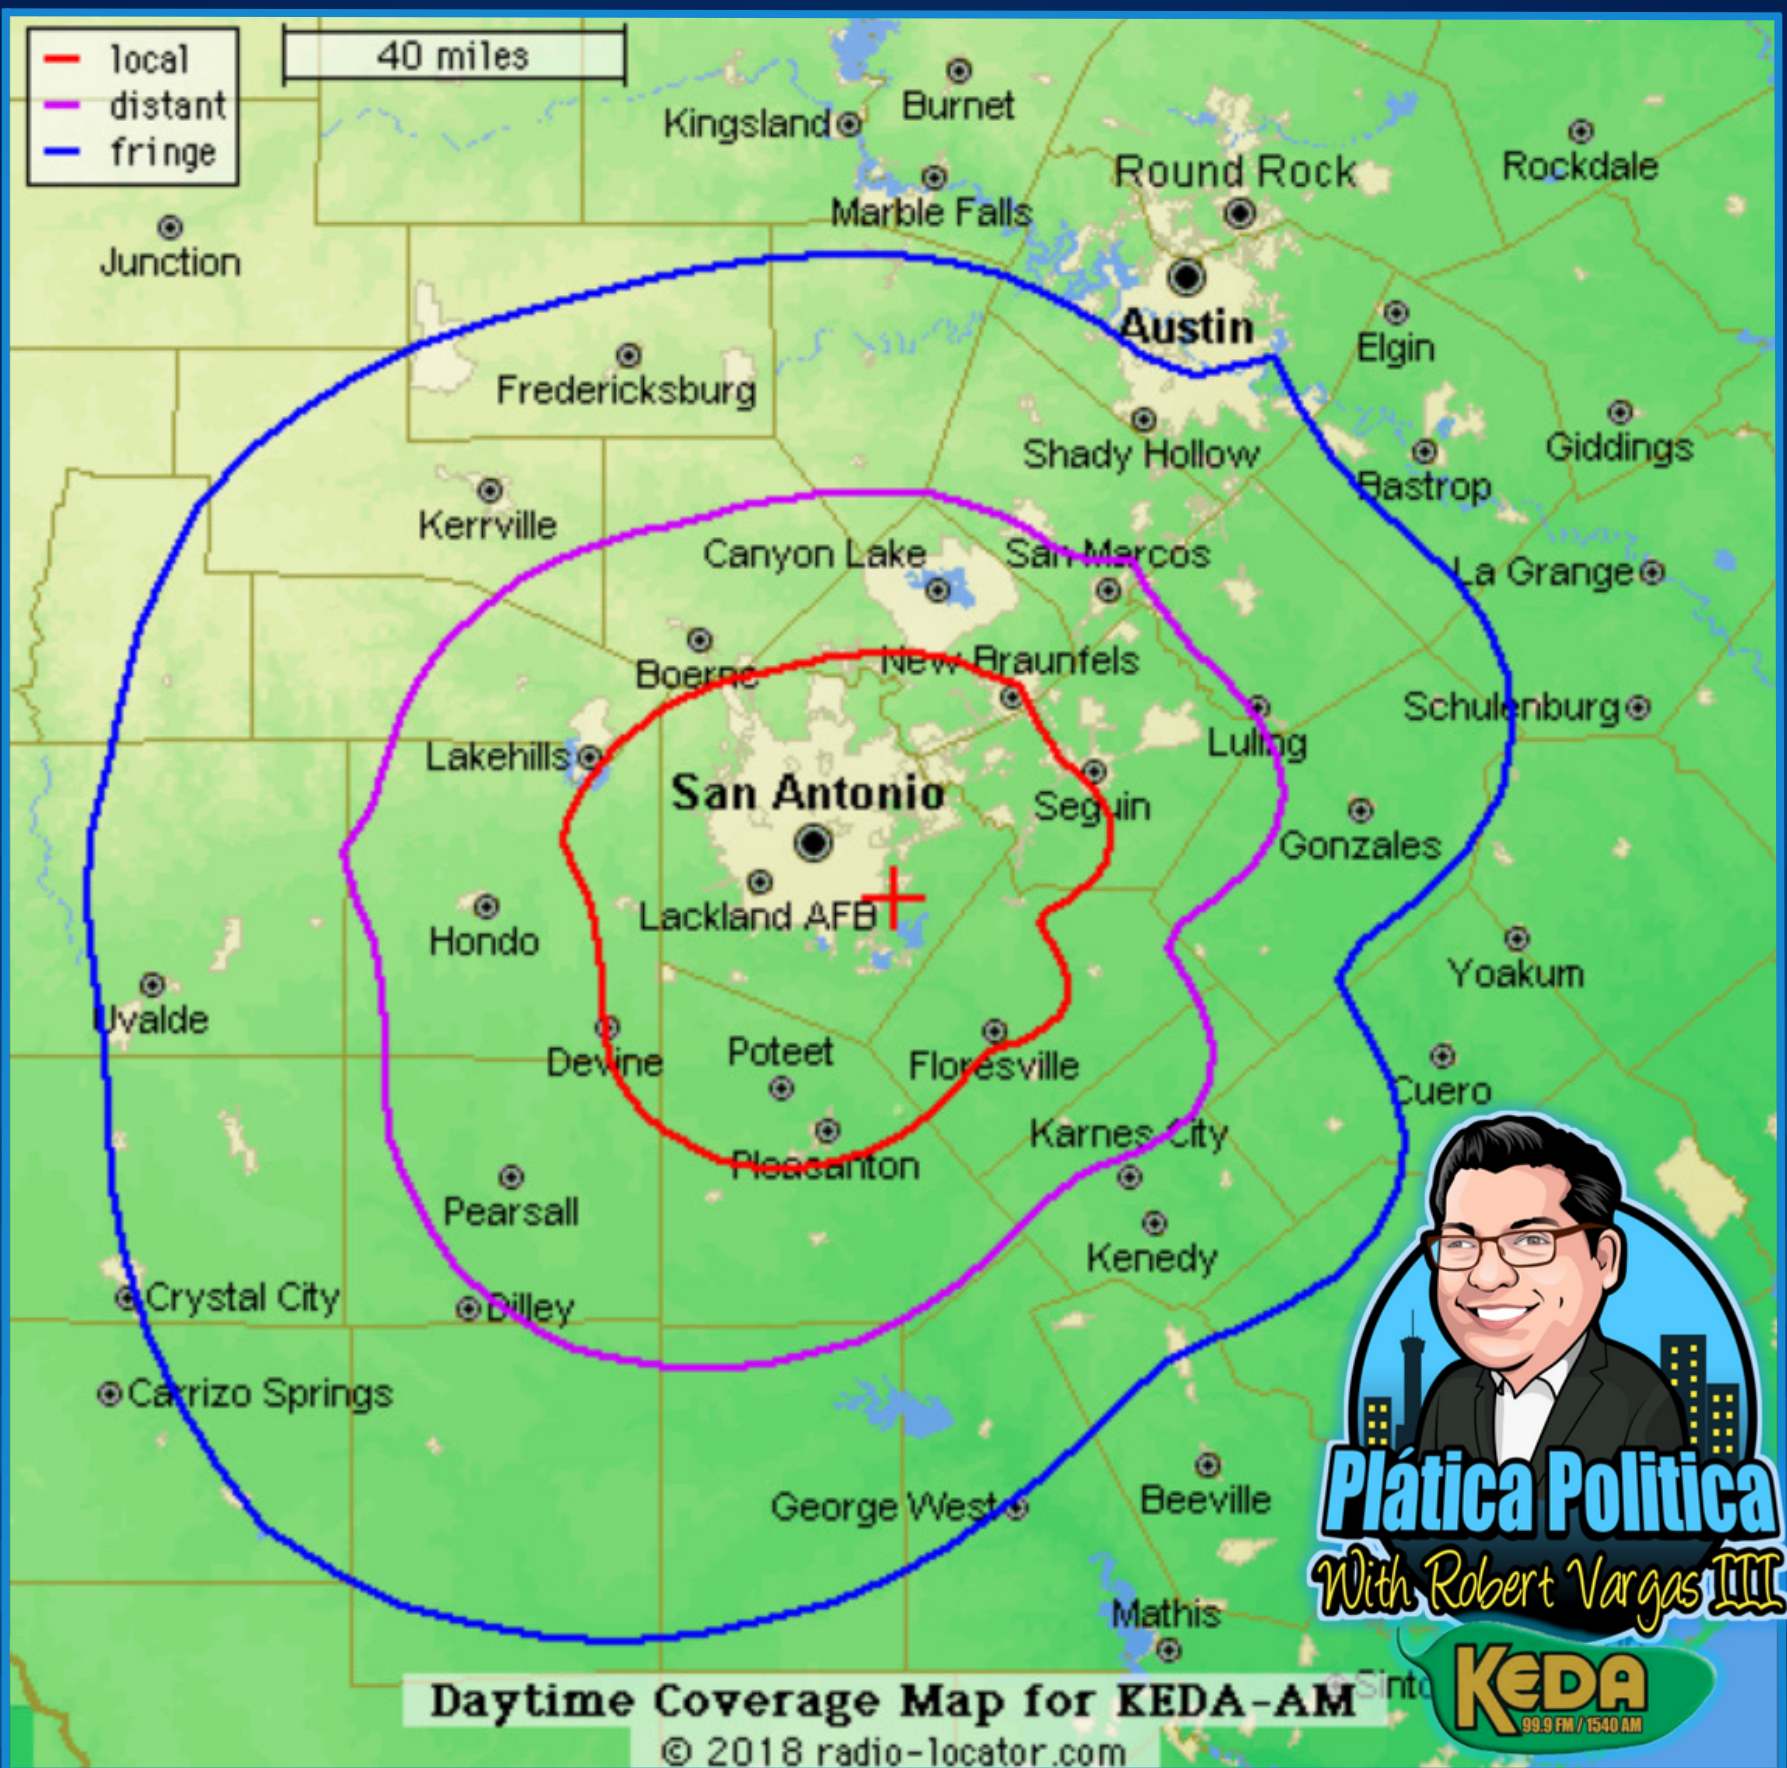

- local
- distant
- fringe

40 miles

Plática Política
With Robert Vargas III

Daytime Coverage Map for KEDA-AM
 © 2018 radio-locator.com